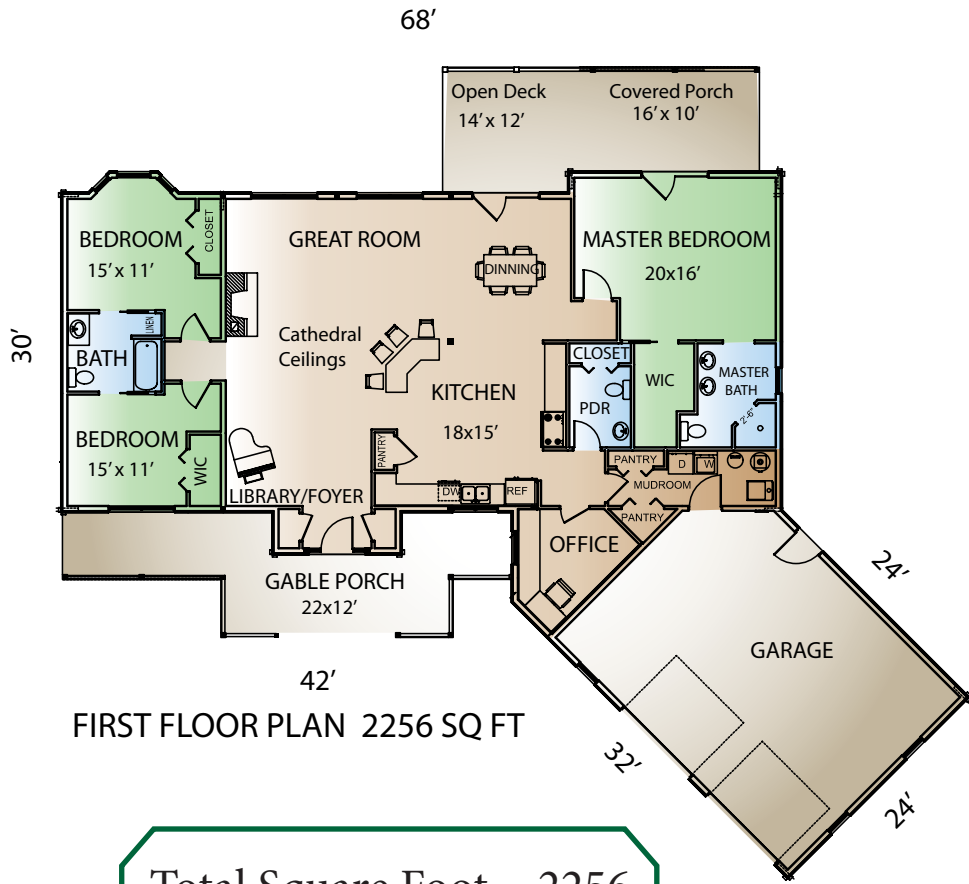

COUNTRYMARK LOG HOMES

Fall Creek

Total Square Foot ~ 2256
 Bedrooms ~ 3
 Office ~ 1
 Baths ~ 2.5