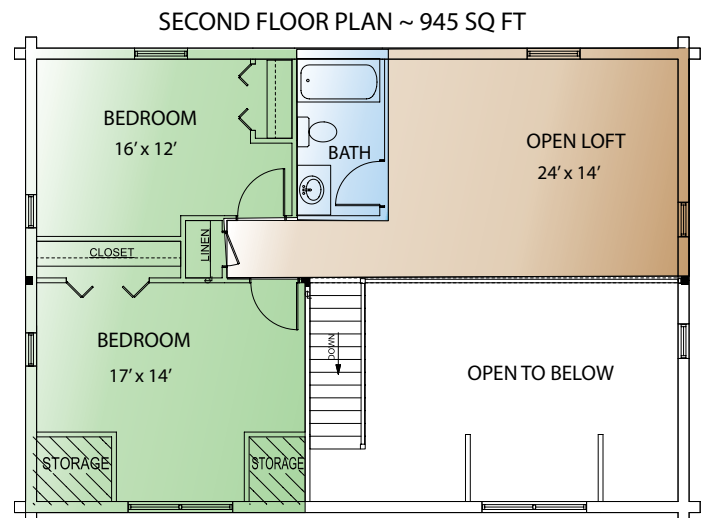

## Pleasant View

Total Square Foot ~ 2305  
Bedrooms ~ 3  
Baths ~ 2.5