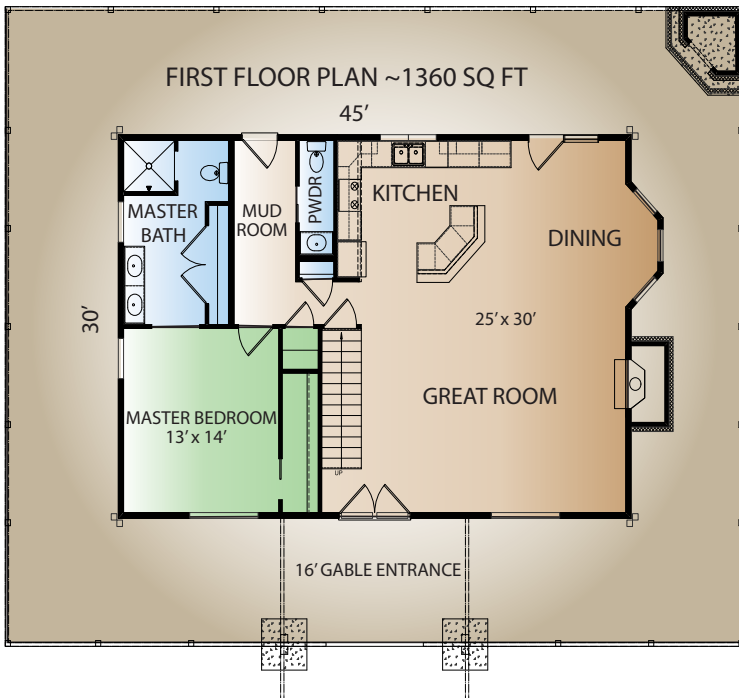

## Pleasant View

Total Square Foot ~ 2305  
Bedrooms ~ 3  
Baths ~ 2.5