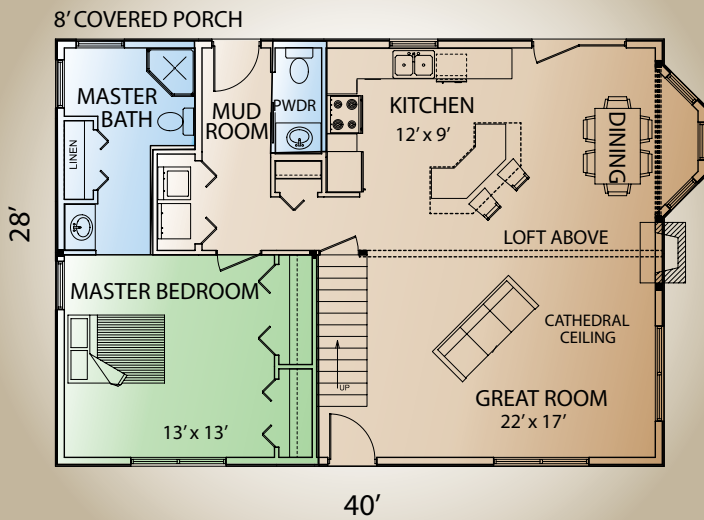

COUNTRYMARK LOG HOMES

Blue Ridge

FIRST FLOOR PLAN ~ 1140 SQ FT

Total Square Foot ~ 1943

Bedrooms ~ 3

Baths ~ 2.5

SECOND FLOOR PLAN ~ 803 SQ FT