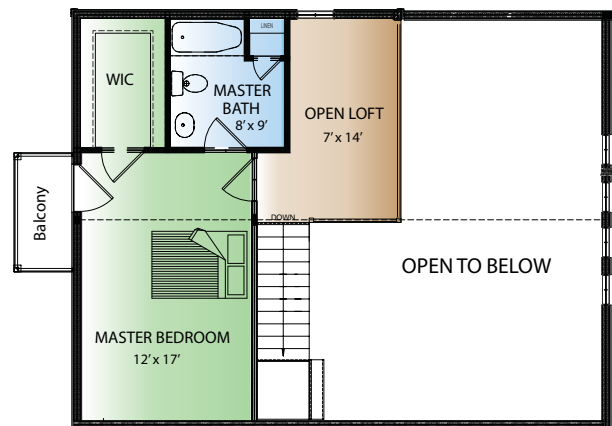

COUNTRYMARK LOG HOMES

Brushy Fork

FIRST FLOOR PLAN ~ 1008 SQ FT

SECOND FLOOR PLAN ~ 482 SQ FT

Total Square Foot ~ 1490
Bedrooms ~ 2
Baths ~ 2