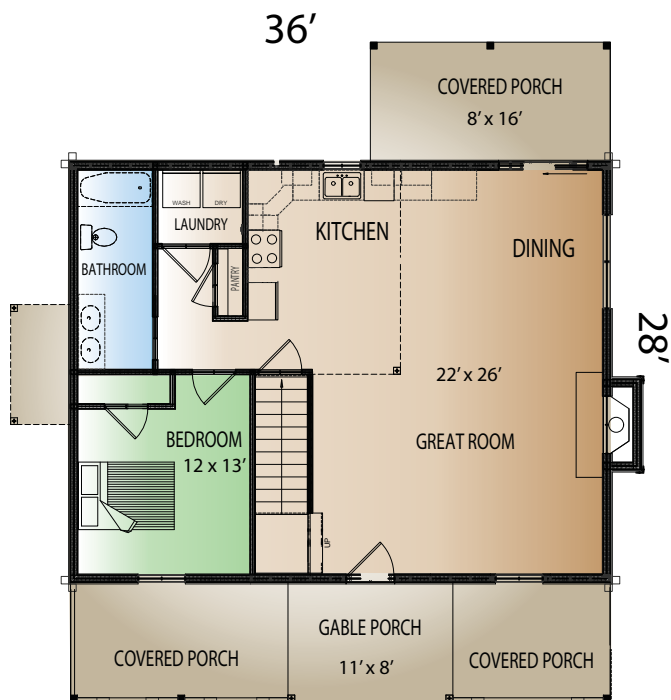

COUNTRYMARK LOG HOMES

Brushy Fork

FIRST FLOOR PLAN ~ 1008 SQ FT

SECOND FLOOR PLAN ~ 482 SQ FT

Total Square Foot ~ 1490
Bedrooms ~ 2
Baths ~ 2