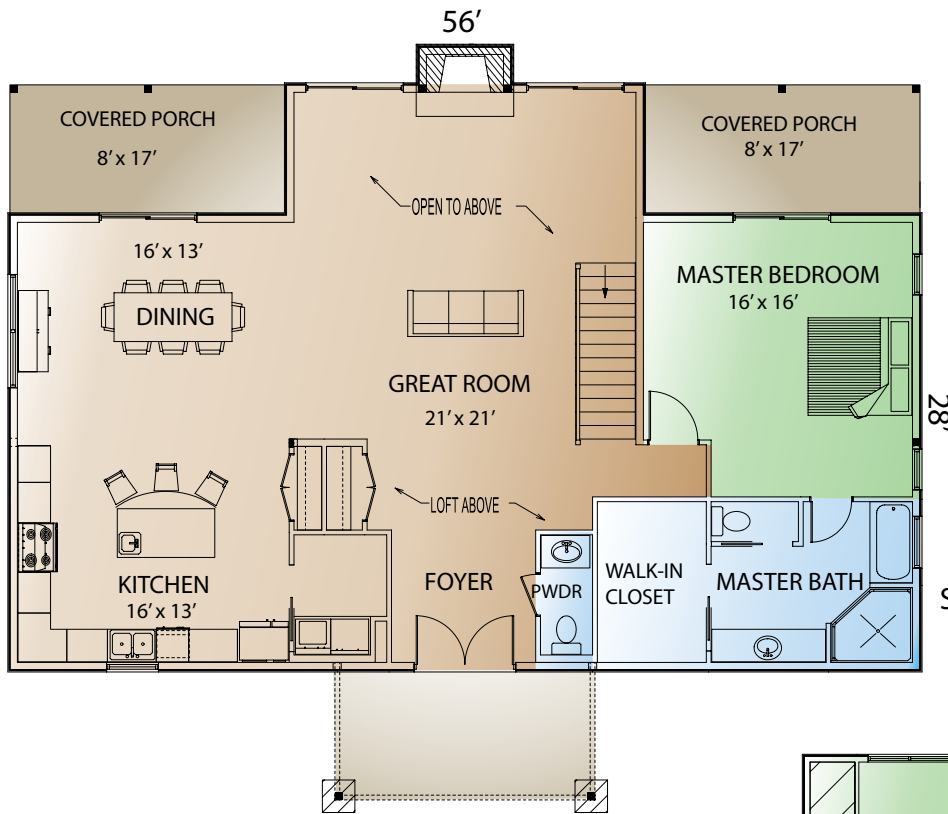

## Carolina

FIRST FLOOR PLAN ~ 1780 SQ FT

Total Square Foot ~ 3056  
Bedrooms ~ 3  
Baths ~ 3.5

SECOND FLOOR PLAN ~ 1276 SQ FT