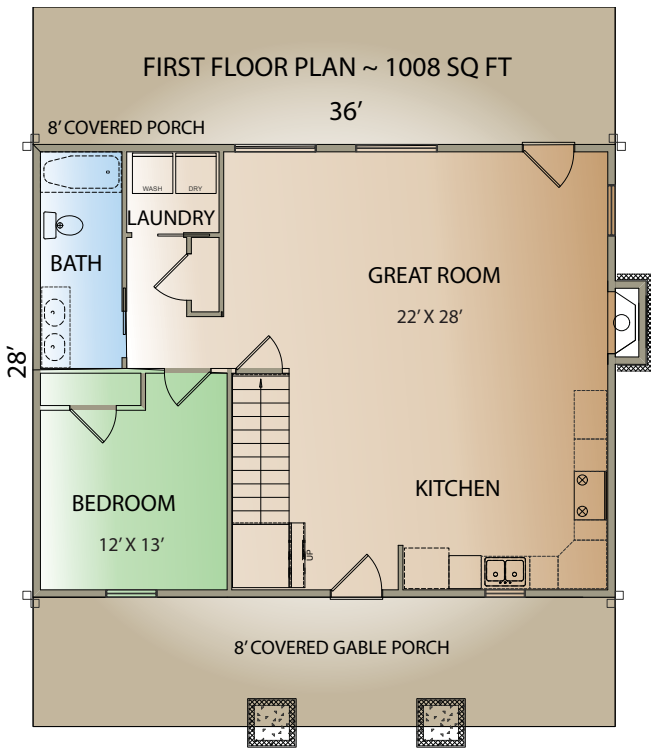

COUNTRYMARK LOG HOMES

Craig's Creek

SECOND FLOOR PLAN ~ 394 SQ FT

Total Square Foot ~ 1402
Bedrooms ~ 1
Baths ~ 1

Additional Bedrooms can be placed in the loft or basement.