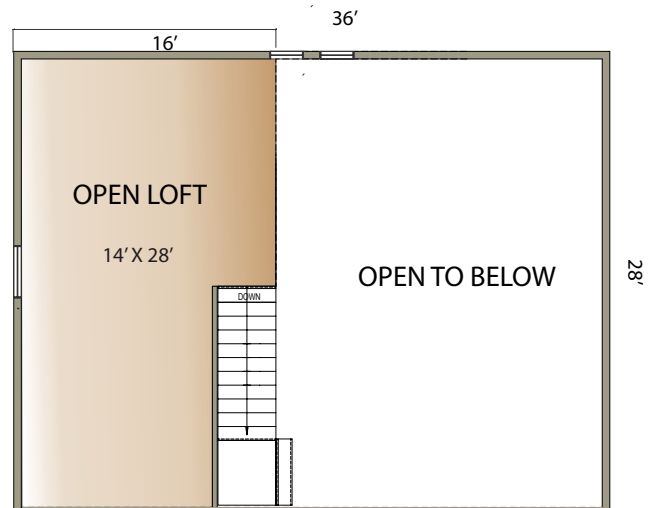

COUNTRYMARK LOG HOMES

Craig's Creek

SECOND FLOOR PLAN ~ 394 SQ FT

Total Square Foot ~ 1402
Bedrooms ~ 1
Baths ~ 1

Additional Bedrooms can be placed in the loft or basement.