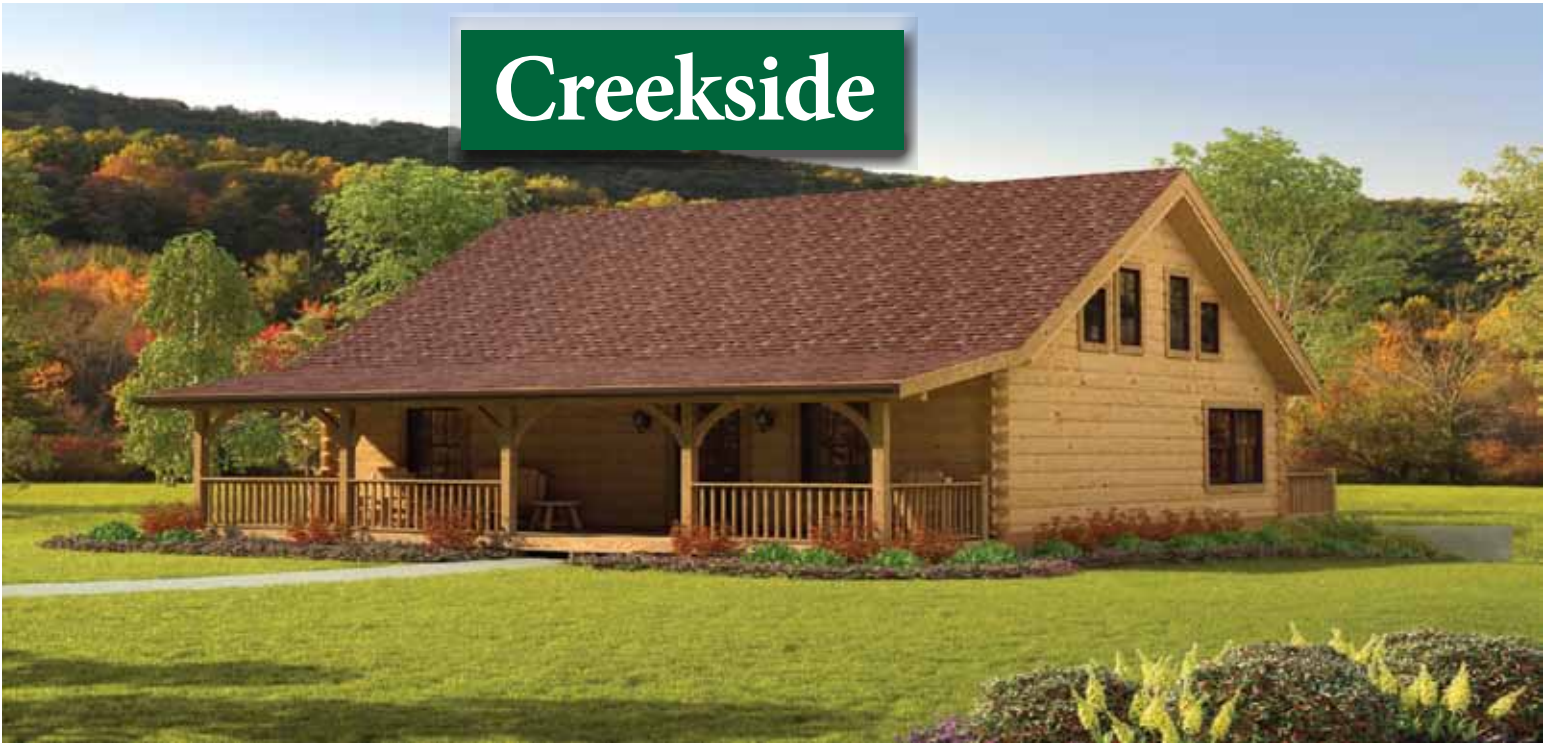

COUNTRYMARK LOG HOMES

Creekside

Total Square Foot ~ 1389

Bedrooms ~ 2

Baths ~ 2