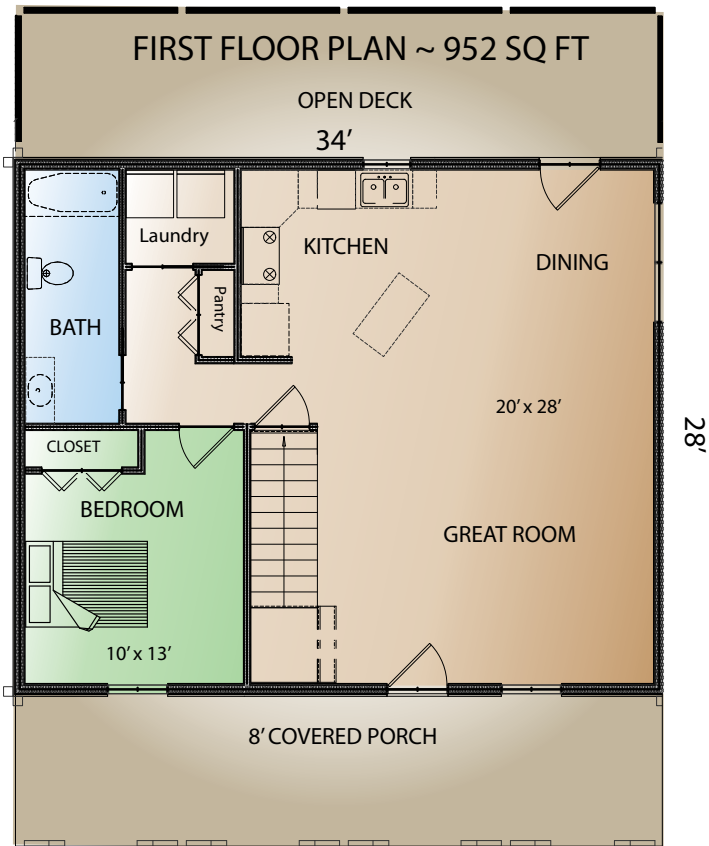

COUNTRYMARK LOG HOMES

Creekside

Total Square Foot ~ 1389

Bedrooms ~ 2

Baths ~ 2