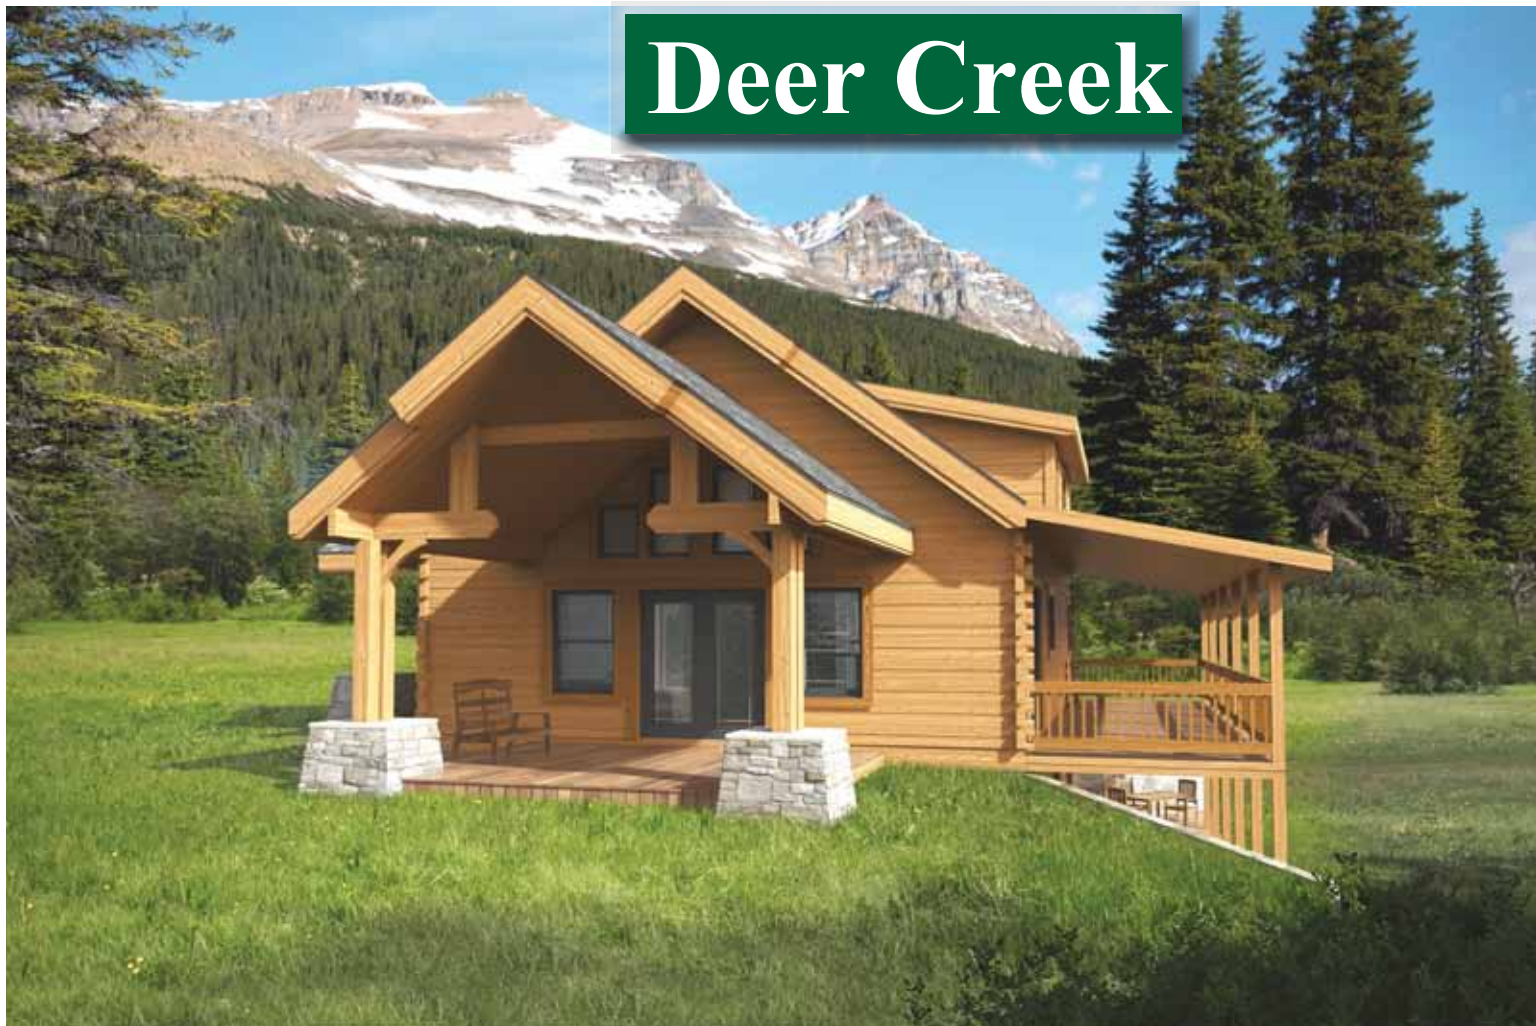

COUNTRYMARK LOG HOMES

Deer Creek

FIRST FLOOR PLAN ~ 1232 SQ FT

Total Square Foot ~ 1749

Bedrooms ~ 3

Baths ~ 2.5

SECOND FLOOR PLAN ~ 517 SQ FT