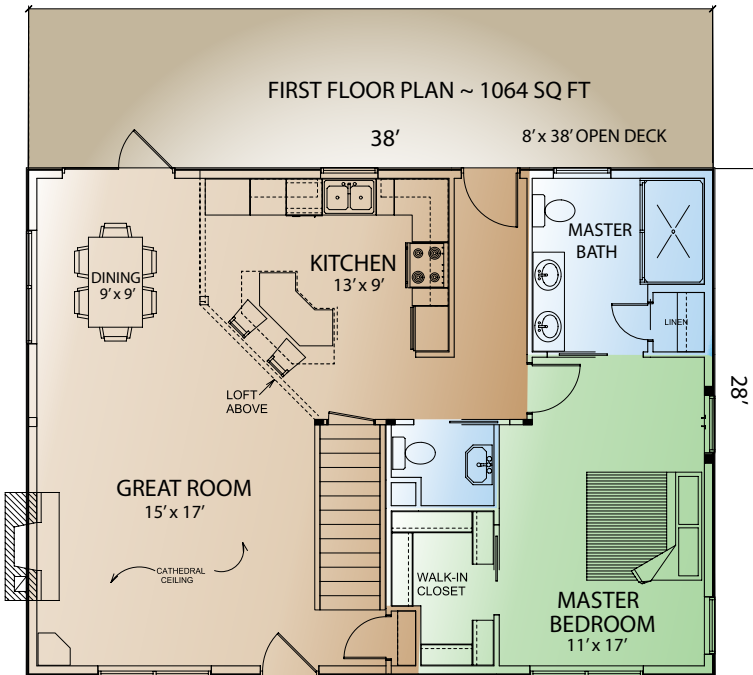

Georgia

Total Square Foot ~ 1702
 Bedrooms ~ 2
 Office ~ 1
 Baths ~ 2.5

SECOND FLOOR PLAN ~ 638 SQ FT