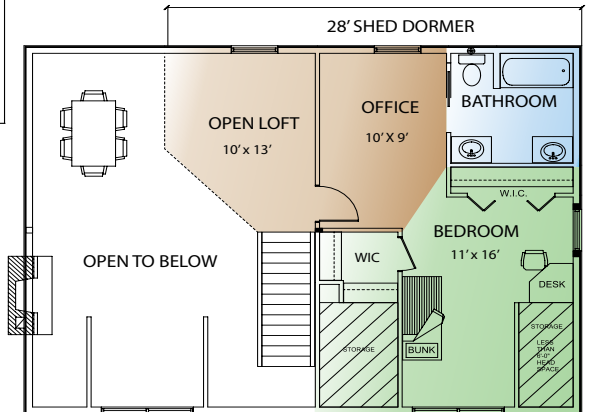

Georgia

Total Square Foot ~ 1702
 Bedrooms ~ 2
 Office ~ 1
 Baths ~ 2.5

SECOND FLOOR PLAN ~ 638 SQ FT