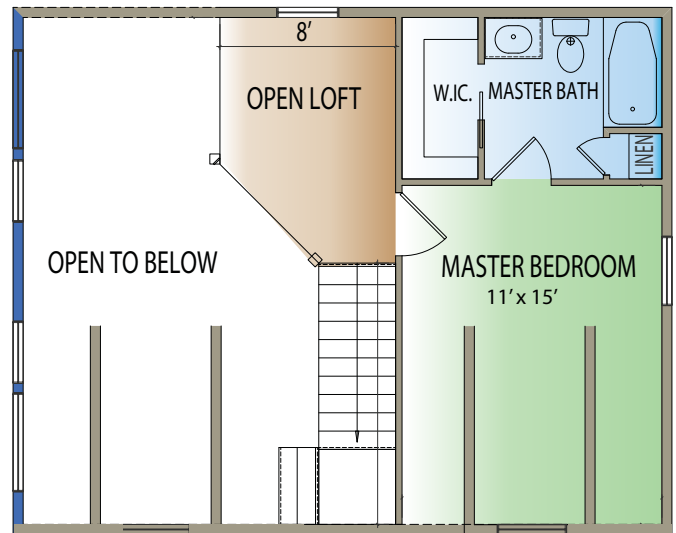

## Huron II

FIRST FLOOR PLAN ~ 720 SQ FT

SECOND FLOOR PLAN ~ 385 SQ FT

Total Square Foot ~ 1105  
Bedrooms ~ 2  
Baths ~ 2