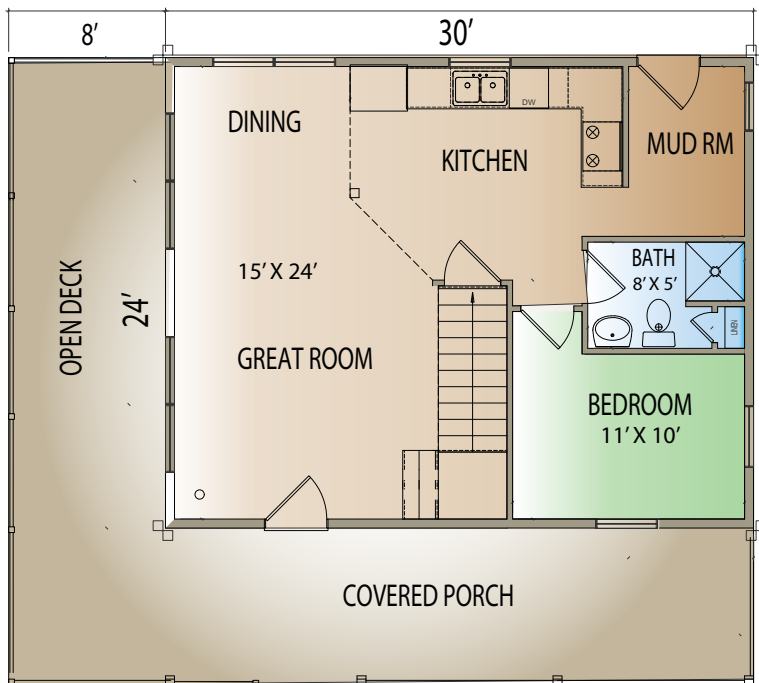

## Huron II

FIRST FLOOR PLAN ~ 720 SQ FT

SECOND FLOOR PLAN ~ 385 SQ FT

Total Square Foot ~ 1105  
Bedrooms ~ 2  
Baths ~ 2