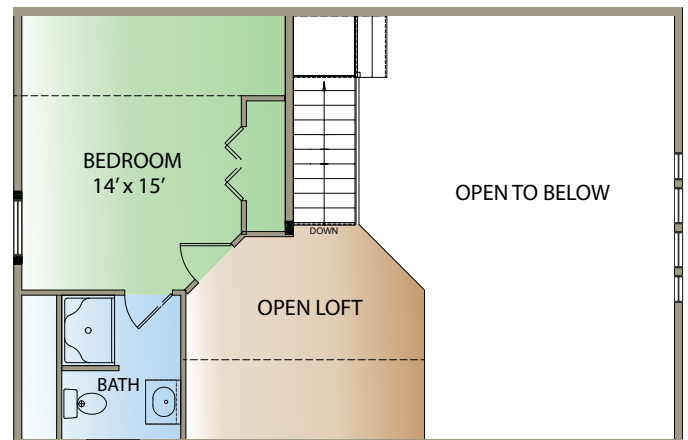

COUNTRYMARK LOG HOMES

Maggie Valley

FIRST FLOOR PLAN ~ 950 SQ FT

SECOND FLOOR PLAN ~ 485 SQ FT

Total Square Foot ~ 1435
Bedrooms ~ 2
Baths ~ 2