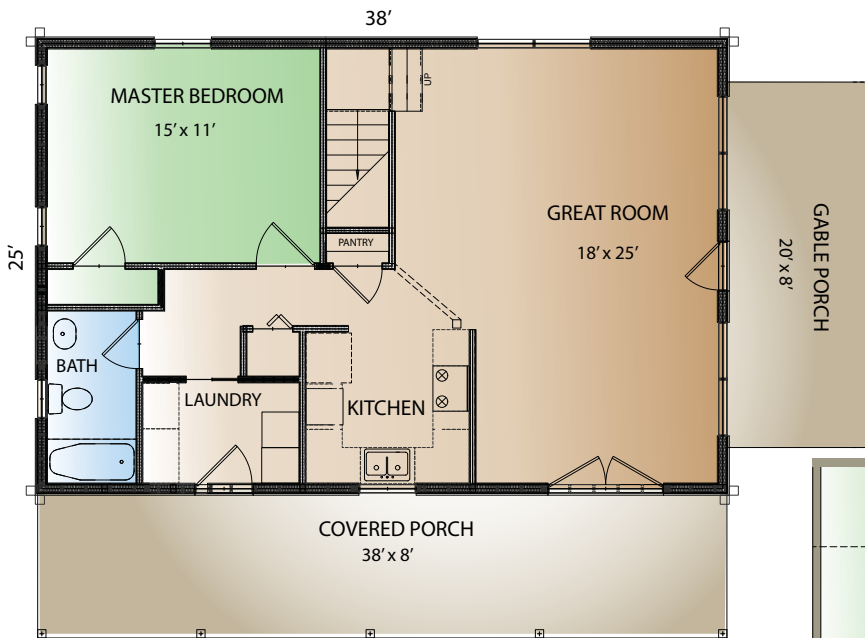

COUNTRYMARK LOG HOMES

Maggie Valley

FIRST FLOOR PLAN ~ 950 SQ FT

SECOND FLOOR PLAN ~ 485 SQ FT

Total Square Foot ~ 1435
Bedrooms ~ 2
Baths ~ 2