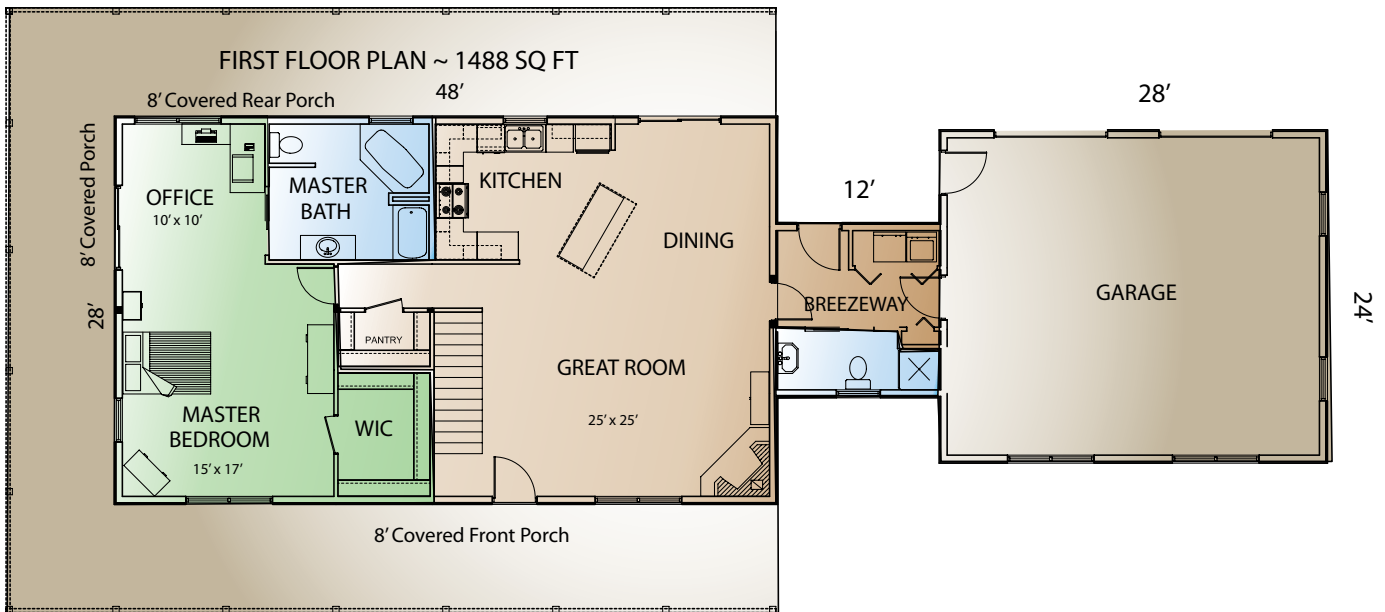

COUNTRYMARK LOG HOMES

Meadow View

SECOND FLOOR PLAN ~ 966 SQ FT

Total Square Foot ~ 2328
Bedrooms ~ 4
Baths ~ 3