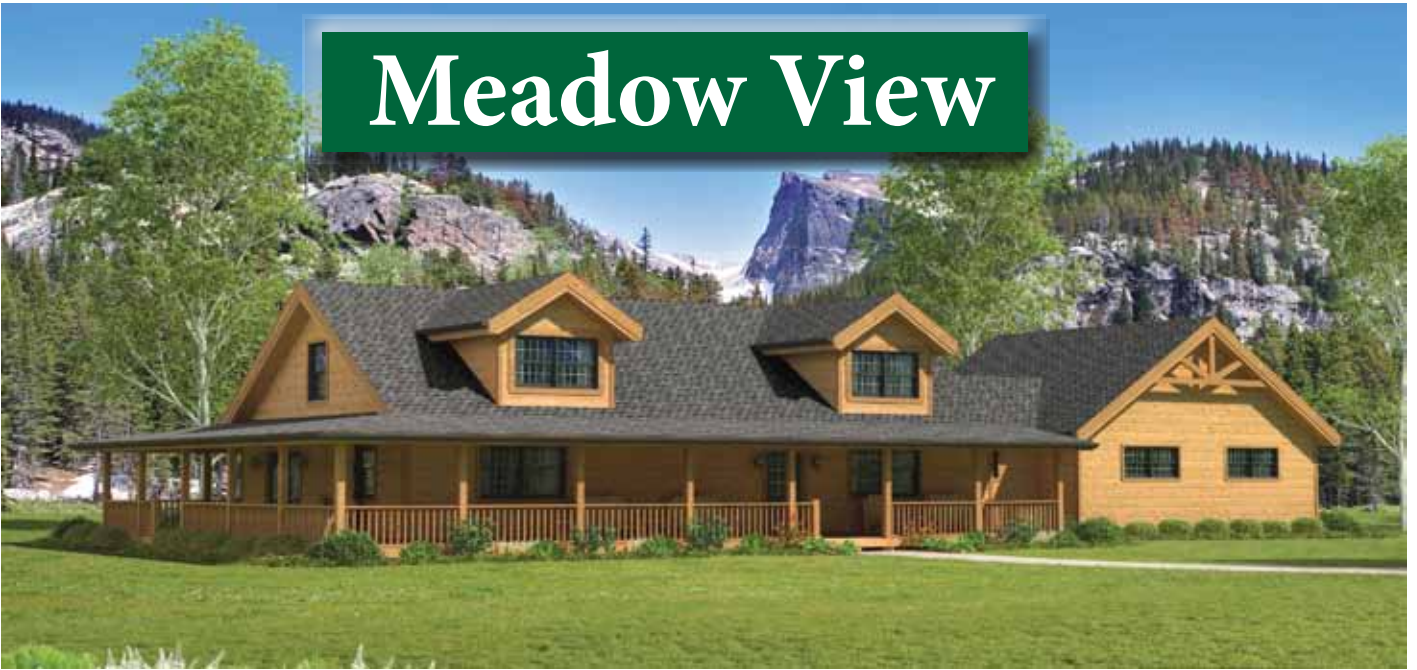

COUNTRYMARK LOG HOMES

Meadow View

SECOND FLOOR PLAN ~ 966 SQ FT

Total Square Foot ~ 2328
Bedrooms ~ 4
Baths ~ 3