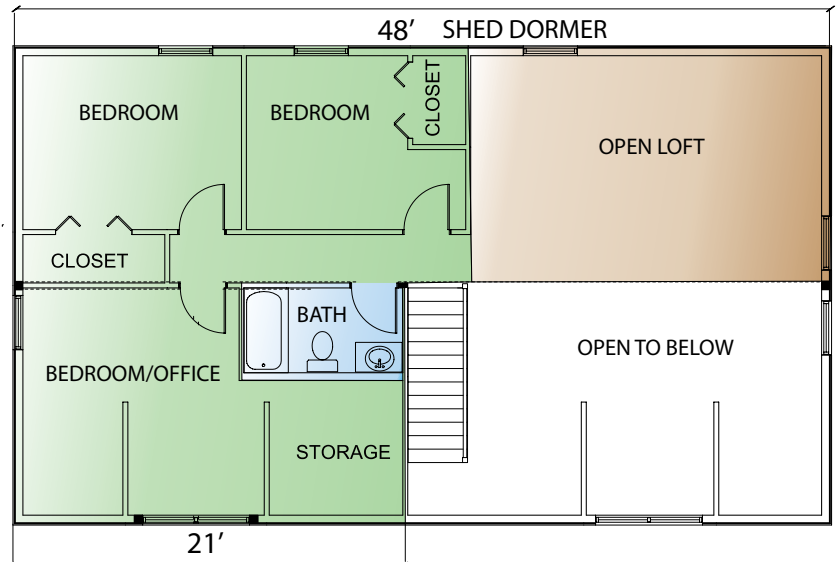

COUNTRYMARK LOG HOMES

Meadow View

SECOND FLOOR PLAN ~ 966 SQ FT

Total Square Foot ~ 2328
Bedrooms ~ 4
Baths ~ 3