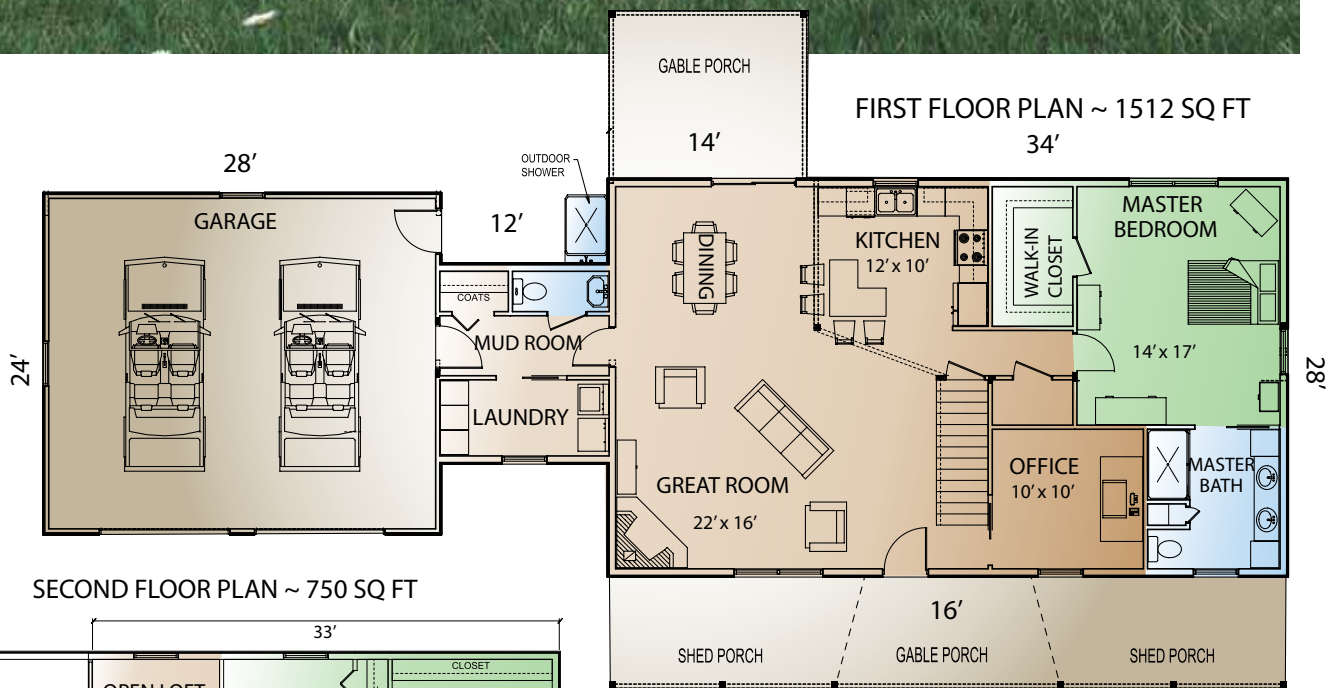

COUNTRYMARK LOG HOMES

Mountain View

Total Square Foot ~ 2262
Bedrooms ~ 3
Office ~ 1
Baths ~ 2.5