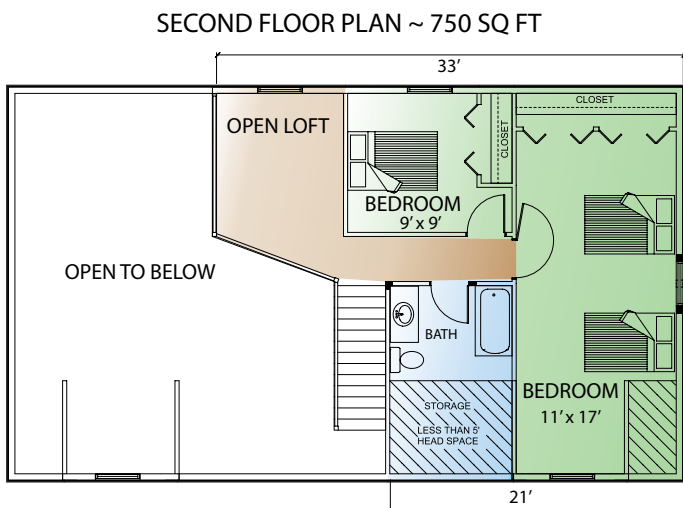

COUNTRYMARK LOG HOMES

Mountain View

Total Square Foot ~ 2262
Bedrooms ~ 3
Office ~ 1
Baths ~ 2.5