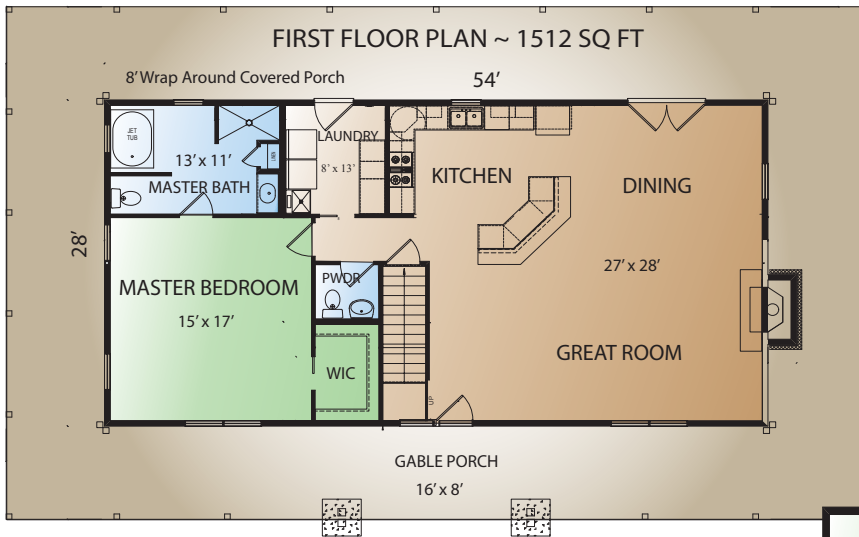

COUNTRYMARK LOG HOMES

Pleasant View II

SECOND FLOOR PLAN ~ 1027 SQ FT

Total Square Foot ~ 2539

Bedrooms ~ 3

Baths ~ 2.5