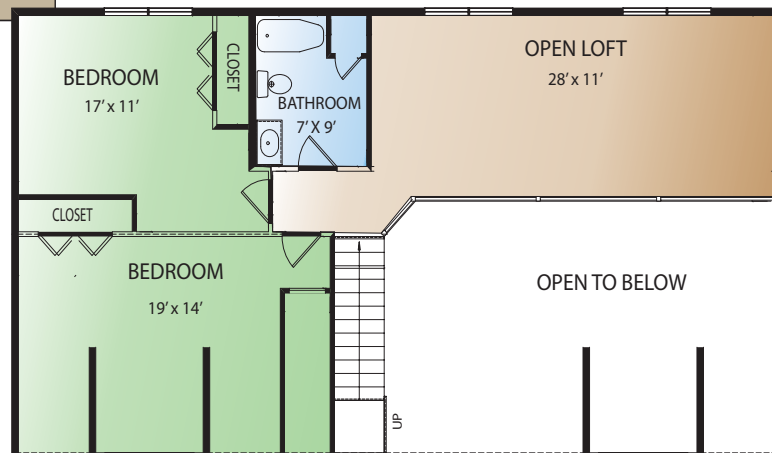

COUNTRYMARK LOG HOMES

Pleasant View II

SECOND FLOOR PLAN ~ 1027 SQ FT

Total Square Foot ~ 2539

Bedrooms ~ 3

Baths ~ 2.5