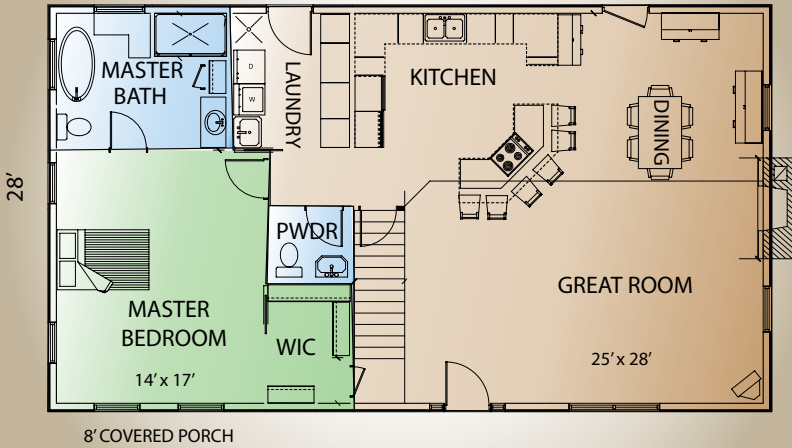

## Stoney Brook

FIRST FLOOR PLAN ~ 1400 SQ FT  
50'

Total Square Foot ~ 2360  
Bedrooms ~ 3  
Baths ~ 2.5

SECOND FLOOR PLAN ~ 960 SQ FT