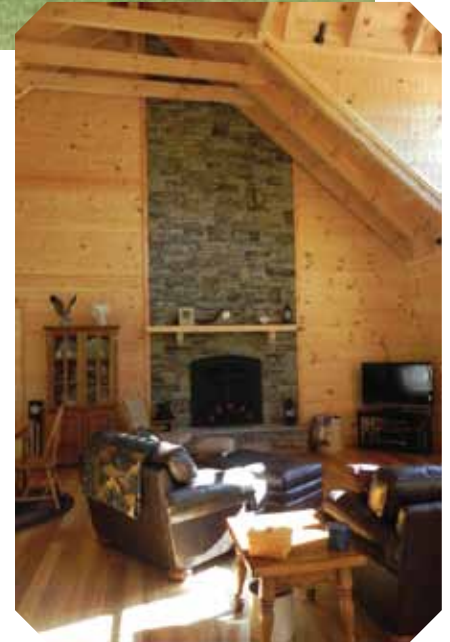

## Stoney Brook

FIRST FLOOR PLAN ~ 1400 SQ FT  
50'

Total Square Foot ~ 2360  
Bedrooms ~ 3  
Baths ~ 2.5

SECOND FLOOR PLAN ~ 960 SQ FT