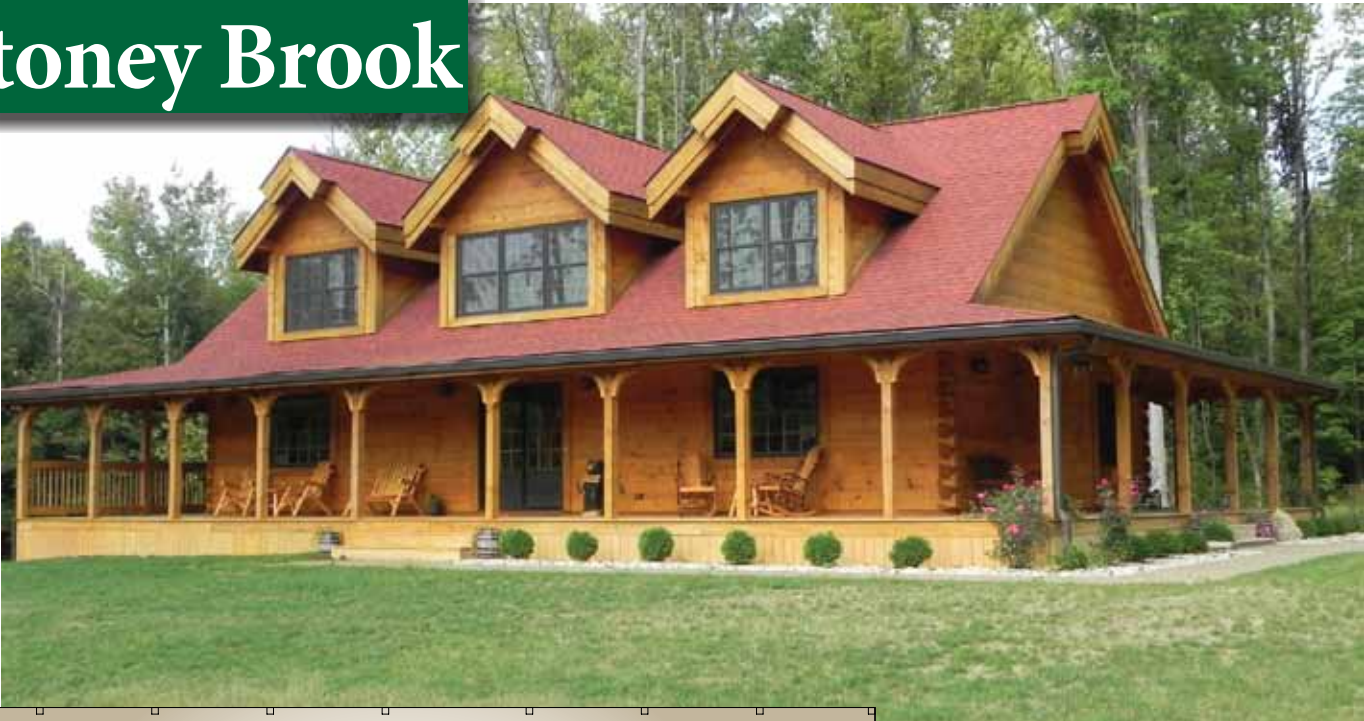

# COUNTRYMARK LOG HOMES

## Stoney Brook

FIRST FLOOR PLAN ~ 1400 SQ FT  
50'

Total Square Foot ~ 2360  
Bedrooms ~ 3  
Baths ~ 2.5

SECOND FLOOR PLAN ~ 960 SQ FT