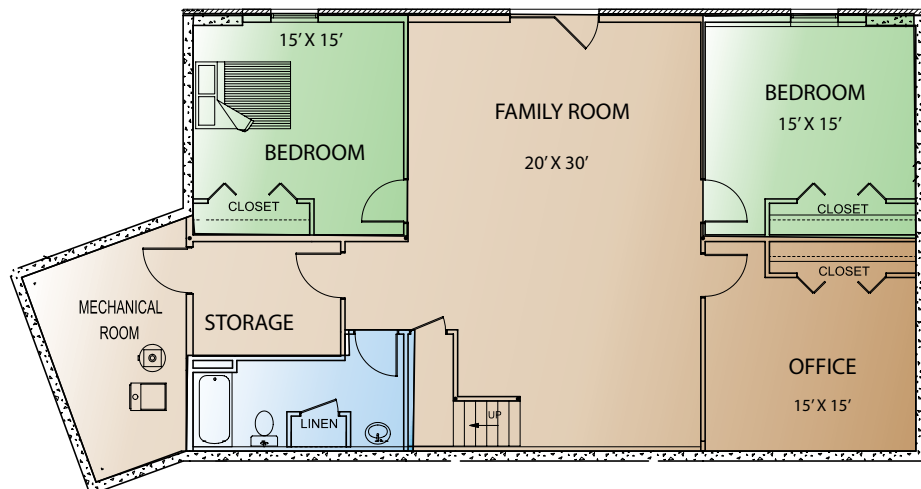

COUNTRYMARK LOG HOMES

Westport

BASEMENT FLOOR PLAN ~ 1626 SQ FT

Total Square Foot ~ 3252
Bedrooms ~ 3
Office ~ 1
Baths ~ 2.5