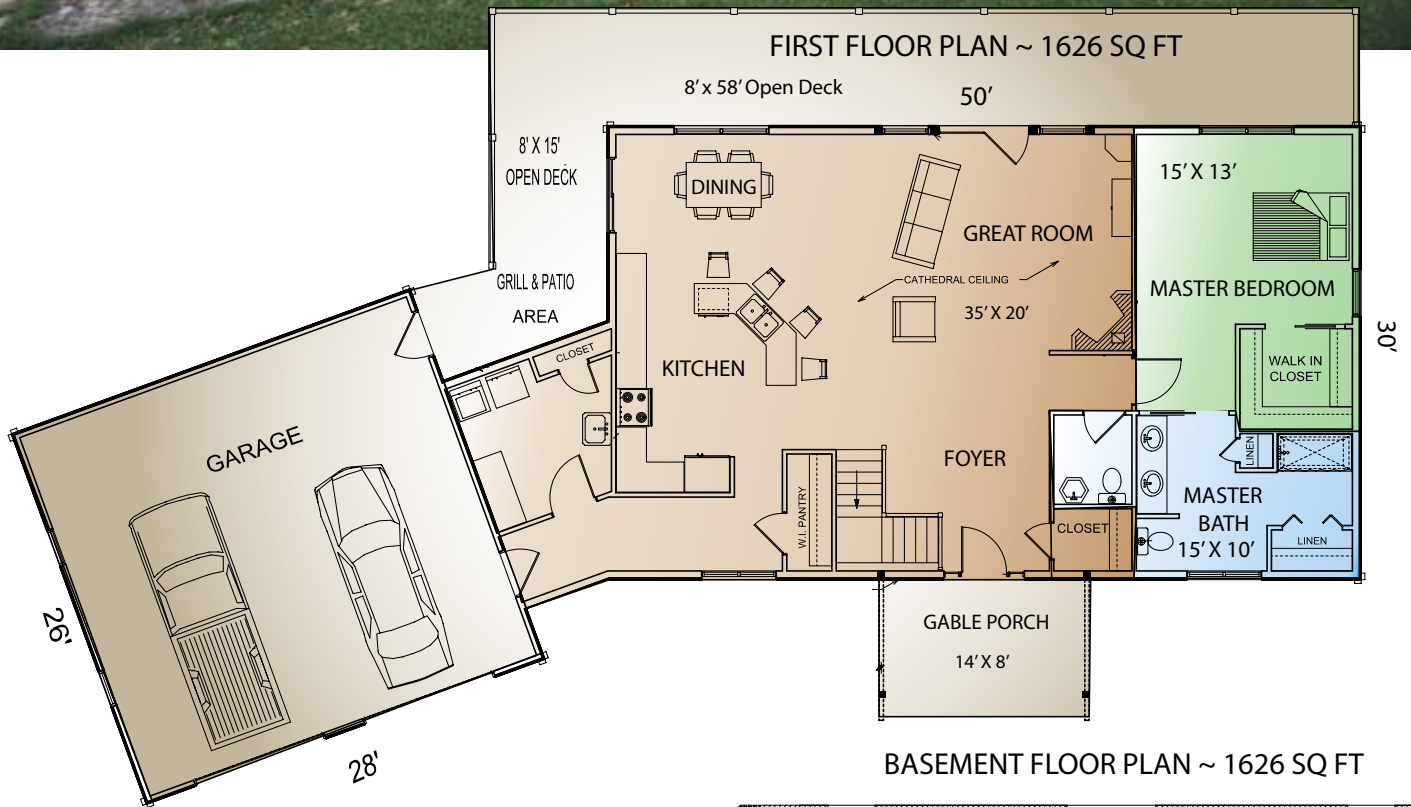

COUNTRYMARK LOG HOMES

Westport

BASEMENT FLOOR PLAN ~ 1626 SQ FT

Total Square Foot ~ 3252
Bedrooms ~ 3
Office ~ 1
Baths ~ 2.5