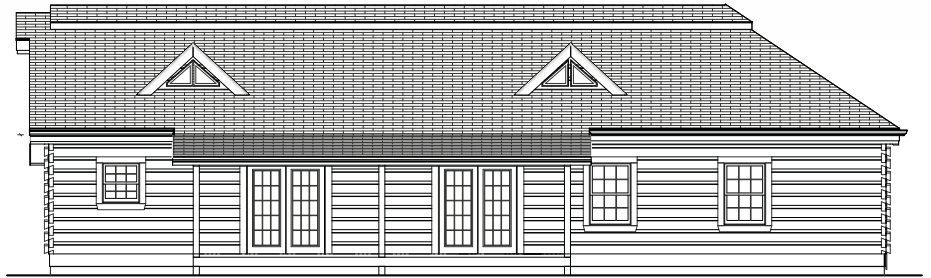

COUNTRYMARK LOG HOMES

Alexandria

NEW LOOK!!

FIRST FLOOR PLAN ~ 2118 SQ FT

ALEXANDRIA
REAR ELEVATION

Total Square Foot ~ 2118
Bedrooms ~ 3
Baths ~ 2
2 Car Garage