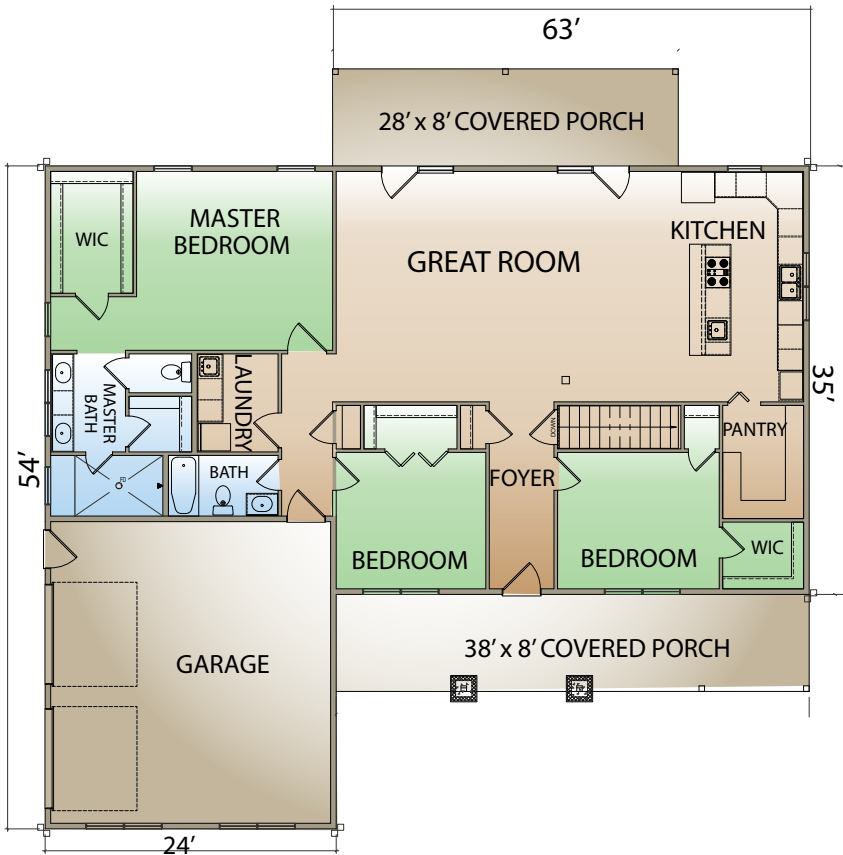

COUNTRYMARK LOG HOMES

Alexandria

NEW LOOK!!

FIRST FLOOR PLAN ~ 2118 SQ FT

ALEXANDRIA
REAR ELEVATION

Total Square Foot ~ 2118
Bedrooms ~ 3
Baths ~ 2
2 Car Garage