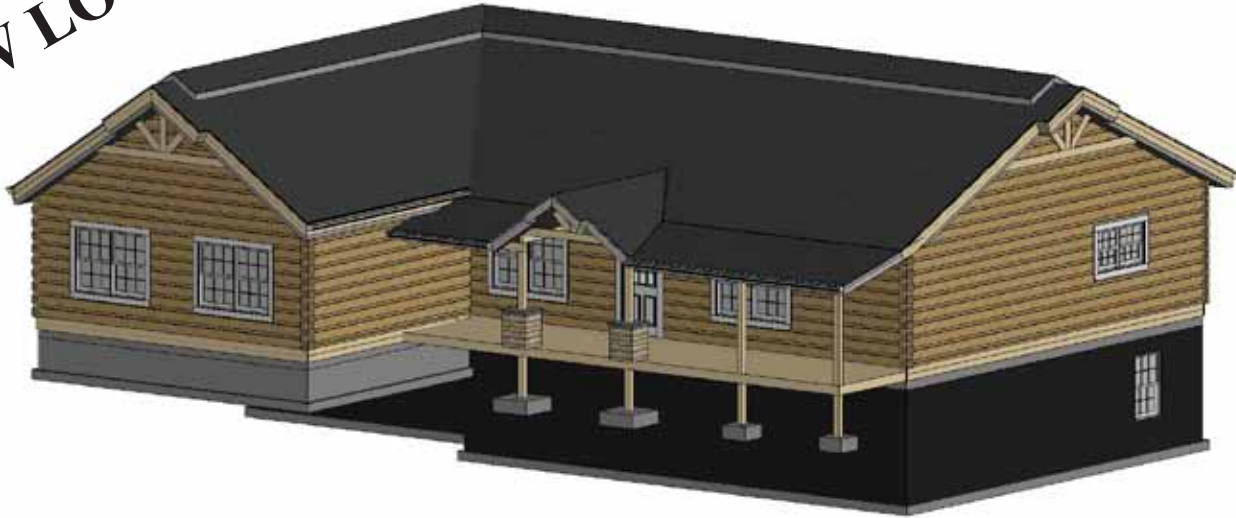

COUNTRYMARK LOG HOMES

Alexandria

NEW LOOK!!

FIRST FLOOR PLAN ~ 2118 SQ FT

ALEXANDRIA
REAR ELEVATION

Total Square Foot ~ 2118
Bedrooms ~ 3
Baths ~ 2
2 Car Garage