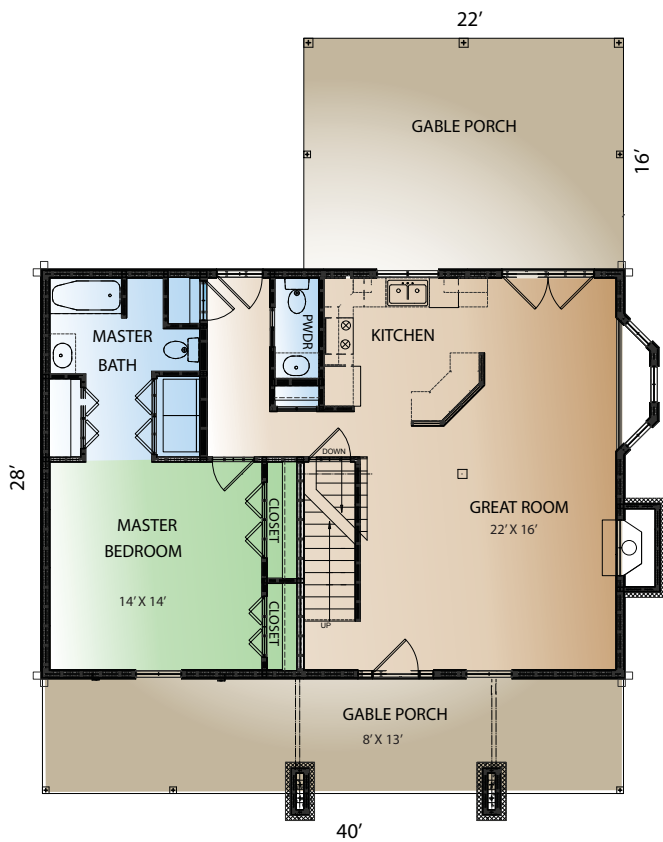

## Heritage II

FIRST FLOOR PLAN ~ 1120 SQ FT

Total Square Foot ~ 1765  
Bedrooms ~ 2  
Baths ~ 2.5

SECOND FLOOR PLAN ~ 645 SQ FT