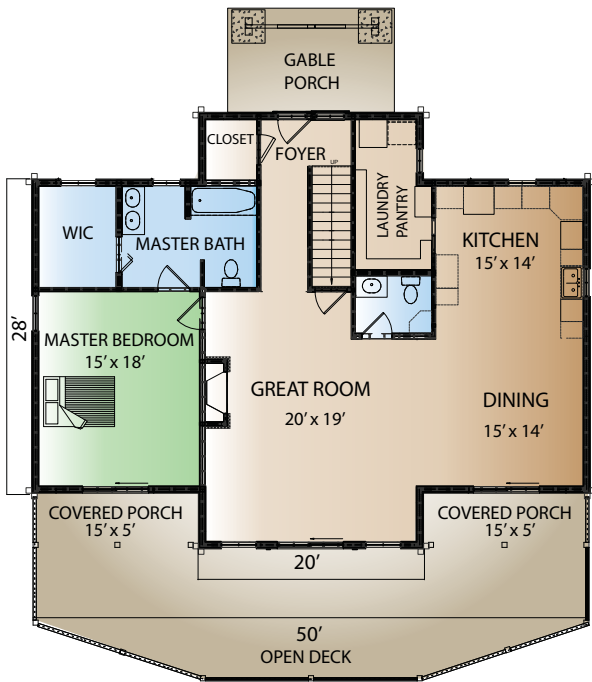

## Rockwood

FIRST FLOOR PLAN ~ 1620 SQ FT

SECOND FLOOR PLAN ~ 1099 SQ FT

Total Square Foot ~ 2719

Bedrooms ~ 3

Baths ~ 2.5

Front Elevation