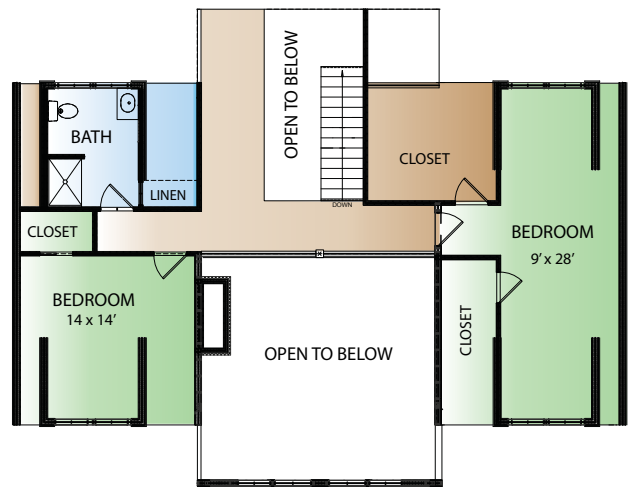

## Rockwood

FIRST FLOOR PLAN ~ 1620 SQ FT

SECOND FLOOR PLAN ~ 1099 SQ FT

Total Square Foot ~ 2719

Bedrooms ~ 3

Baths ~ 2.5

Front Elevation