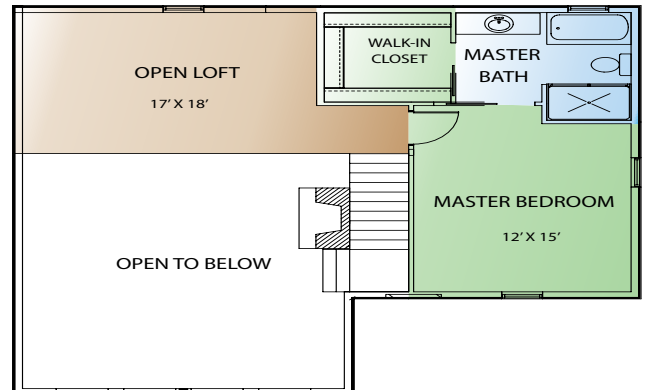

Starlight

FIRST FLOOR PLAN ~ 1128 SQ FT
37'

Total Square Foot ~ 1738
Bedrooms ~ 3
Baths ~ 2

SECOND FLOOR PLAN ~ 610 SQ FT