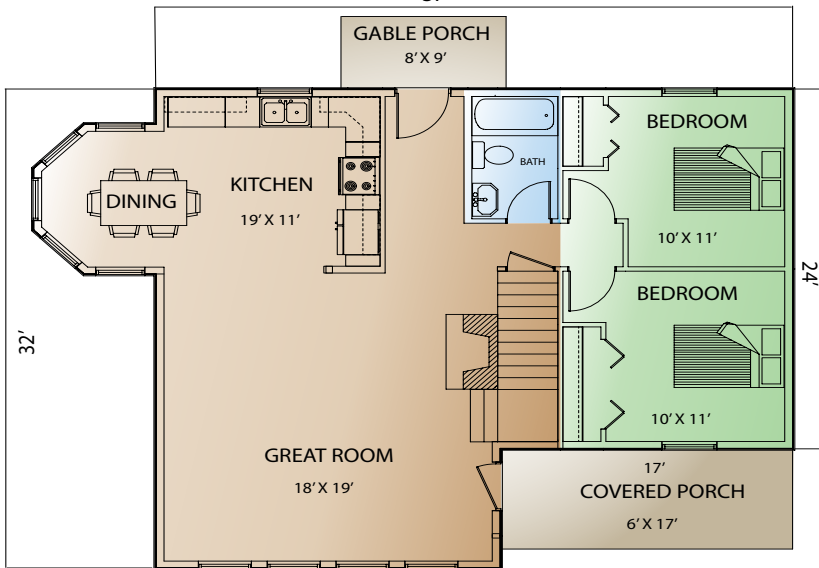

Starlight

FIRST FLOOR PLAN ~ 1128 SQ FT
37'

Total Square Foot ~ 1738
Bedrooms ~ 3
Baths ~ 2

SECOND FLOOR PLAN ~ 610 SQ FT