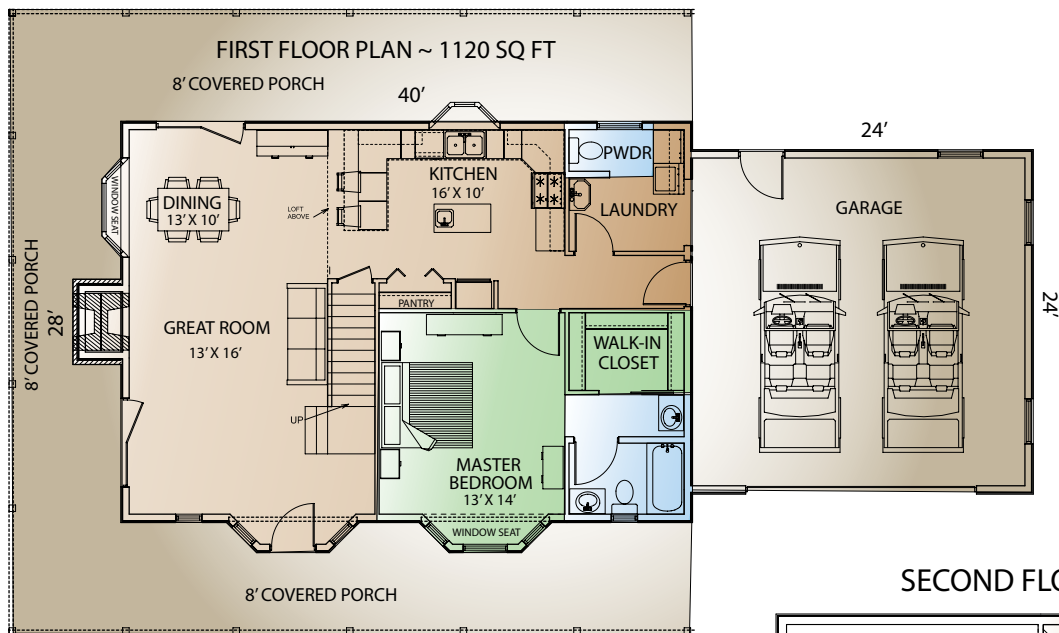

## Woodcrest

SECOND FLOOR PLAN ~ 670 SQ FT

Total Square Foot ~ 1790

Bedrooms ~ 2

Baths ~ 2.5