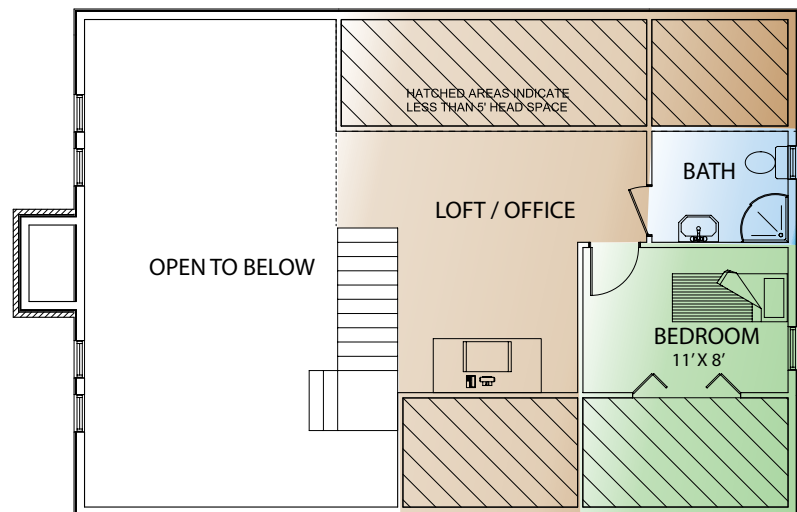

## Woodcrest

SECOND FLOOR PLAN ~ 670 SQ FT

Total Square Foot ~ 1790

Bedrooms ~ 2

Baths ~ 2.5